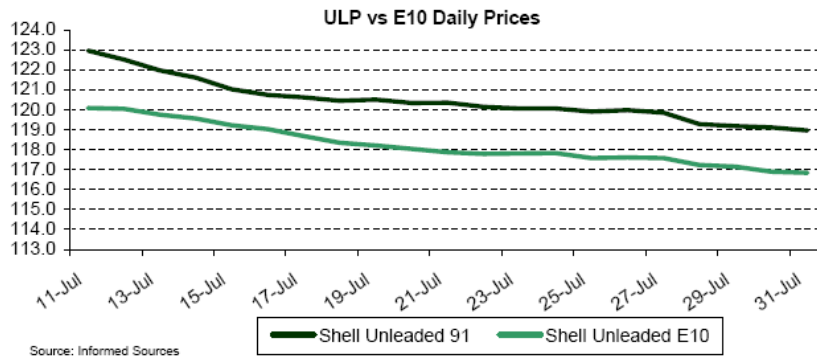

Shell Unleaded E10 prices versus regular Shell Unleaded

The graph above shows pump pricing for part of July 2007, and is based on product prices recorded at the same time each day.